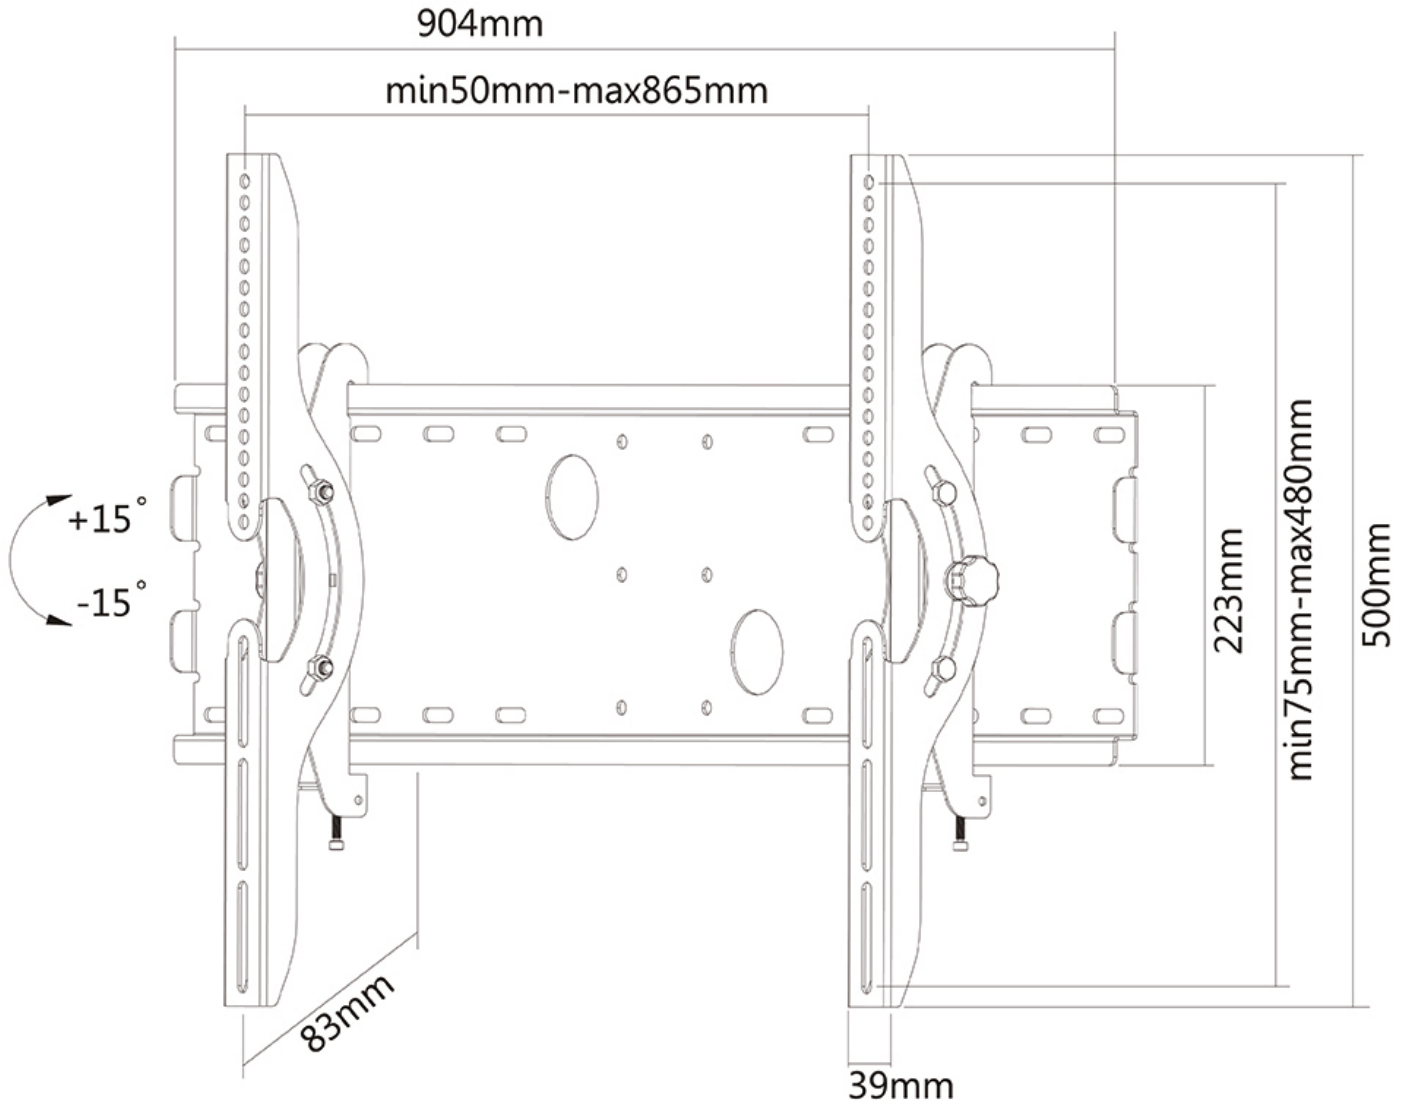

PLASMA-W200

NEOMOUNTS TV WALL MOUNT

Neomounts