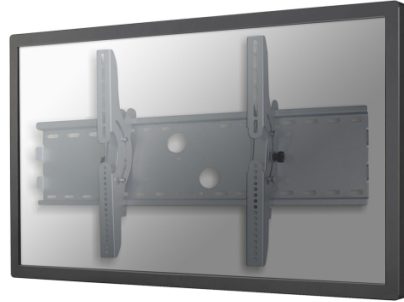

PLASMA-W200

SPECIFICATIONS

GENERAL

Min. screen size*	37 inch
Max. screen size*	85 inch
Max. weight	100 kg (per screen)
Screens	1
VESA minimum	200x200 mm
VESA maximum	865x480 mm
Distance to wall	8,3 cm

FUNCTIONALITY

Type	Tilt
Lockable	Lockable - Padlock not included
Tilt (degrees)	30°
Adjustment type	None

INFORMATION

Color	Silver
Main material	Steel
Warranty	5 year
EAN code	8717371440596

*Please note: The inch sizes stated are just an indication, combined with the weight and VESA sizes. The maximum weight and VESA size are absolute restrictions for the products and should not be exceeded.

NEOMOUNTS TV WALL MOUNT

Neomounts

Neomounts

Neomounts TV/Monitor Wall Mount (tiltable) for 37"-85" Screen - Silver

The Neomounts wall mount, model PLASMA-W200 is a tiltable wall mount for flat screens up to 85" (216 cm). This mount is a great choice when you want the ultimate viewing flexibility with your flat screen. Depth of this mount is 8,3 centimetres.

Neomounts' tilt (30°) technology allows the mount to change to any viewing angle to fully benefit from the capabilities of the flat screen. Depth of this mount is 7 centimetres.

Neomounts PLASMA-W200 is suitable for screens up to 85" (216 cm). The weight capacity of this product is 100 kg each screen. The wall mount is suitable for screens that meet VESA hole pattern 200x200 to 865x480mm. Different hole patterns can be covered using Neomounts VESA adapter plates.