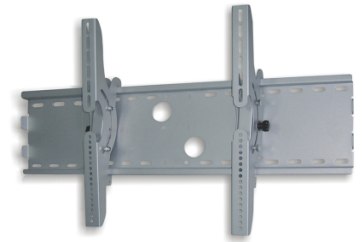

PLASMA-W200

SPECIFICATIONS

GENERAL

Min. screen size*	37 inch
Max. screen size*	85 inch
Max. weight	100 kg (per screen)
Screens	1
VESA minimum	200x200 mm
VESA maximum	865x480 mm
Distance to wall	8,3 cm

FUNCTIONALITY

Type	Tilt
Lockable	Lockable - Padlock not included
Tilt (degrees)	30°
Adjustment type	None

INFORMATION

Color	Silver
Main material	Steel
Warranty	5 year
EAN code	8717371440596

*Please note: The inch sizes stated are just an indication, combined with the weight and VESA sizes. The maximum weight and VESA size are absolute restrictions for the products and should not be exceeded.

NEOMOUNTS TV WALL MOUNT

Neomounts

Neomounts

Neomounts TV/Monitor Wall Mount (tiltable) for 37"-85" Screen - Silver

The Neomounts wall mount, model PLASMA-W200 is a tiltable wall mount for flat screens up to 85" (216 cm). This mount is a great choice when you want the ultimate viewing flexibility with your flat screen. Depth of this mount is 8,3 centimetres.

Neomounts' tilt (30°) technology allows the mount to change to any viewing angle to fully benefit from the capabilities of the flat screen. Depth of this mount is 7 centimetres.

Neomounts PLASMA-W200 is suitable for screens up to 85" (216 cm). The weight capacity of this product is 100 kg each screen. The wall mount is suitable for screens that meet VESA hole pattern 200x200 to 865x480mm. Different hole patterns can be covered using Neomounts VESA adapter plates.